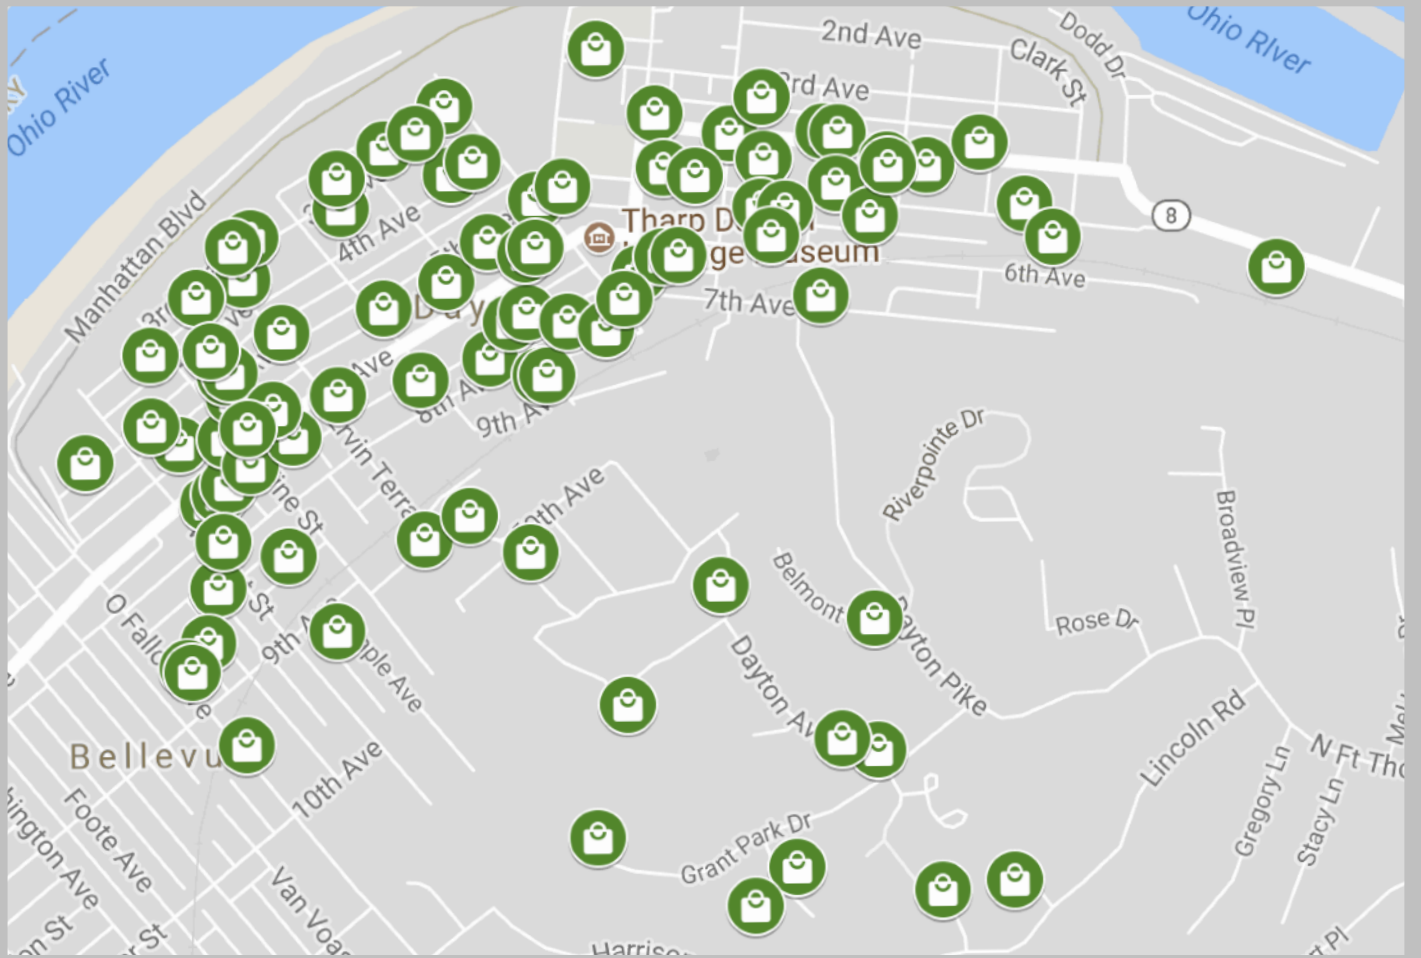

Dayton Yard Sale Map

522 2nd Ave
 324 3rd Ave
 417 3rd Ave
 611 3rd Ave
 621 3rd Ave
 771 3rd Ave
 912 3rd Ave
 409 3rd Ave
 127 4th Ave
 212 4th Ave
 314 4th Ave
 621 4th Ave
 631 4th Ave
 801 4th Ave
 1001 4th Ave
 1007 4th Ave
 1108 4th Ave
 1127 4th Ave
 215 5th Ave

308 5th Ave
 313 5th Ave
 315 5th Ave
 401 5th Ave
 618 5th Ave
 714 5th Ave
 801 5th Ave
 817 5th Ave
 901 5th Ave
 914 5th Ave
 926 5th Ave
 1007 5th Ave
 1024 5th Ave
 1215 5th Ave.
 1224 5th Ave.
 210 6th Ave
 214 6th Ave
 222 6th Ave
 231 6th Ave

232 6th Ave
 305 6th Ave
 316 6th Ave
 317 6th Ave
 408 6th Ave
 621 6th Ave
 627 6th Ave
 812 6th Ave
 818 6th Ave
 919 6th Ave
 524 7th Ave
 601 7th Ave
 609 7th Ave
 622 7th Ave
 1005 7th Ave
 134 8th Ave
 538 8th Ave
 540 8th Ave
 631 8th Ave

325 9th Ave
 23 Beechwood Pl
 26 Beechwood Pl
 204 Berry Ave
 500 Berry Ave
 701 Berry Ave
 611 Clay St
 508 Dayton Ave
 1208 Dayton Ave
 120 Dayton Pike
 307 Ervin Terrace
 915 Ervin Terrace
 1003 Ervin Terrace
 310 Fairview Ave
 136 Grant Park Dr
 404 Kenton St
 406 Kenton St
 221 Lindsey St
 16 Lynn Dr